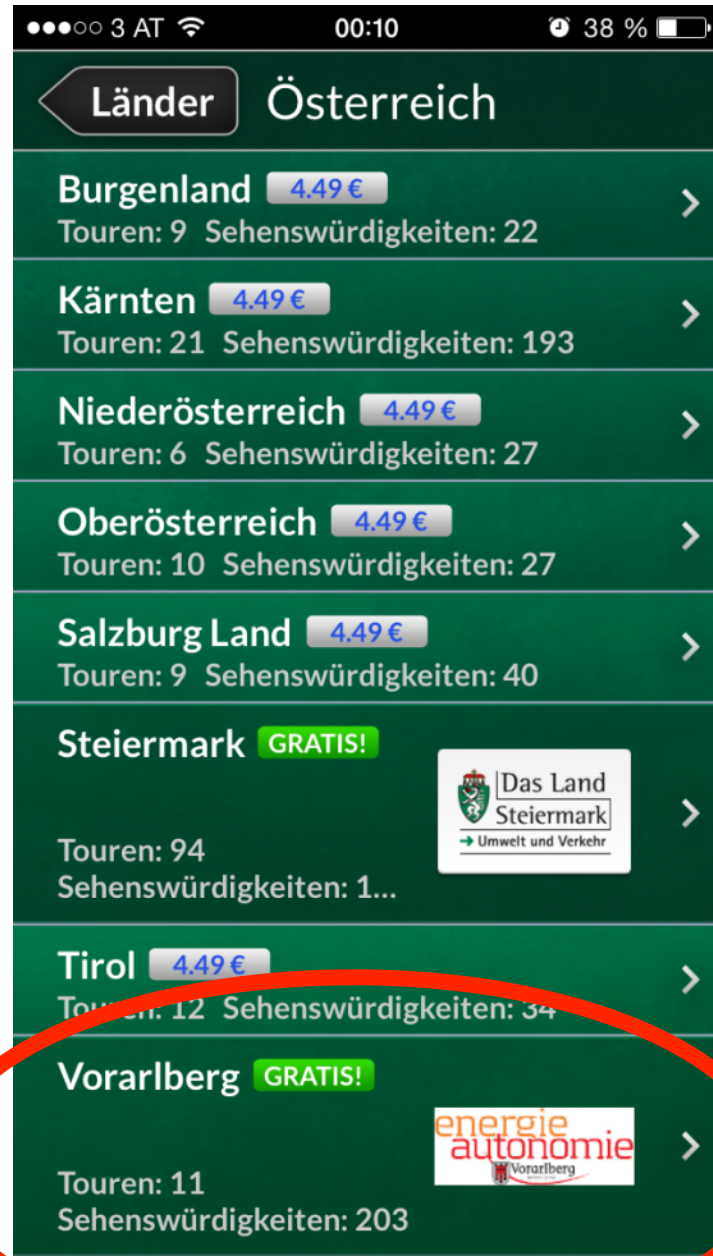

Lustenau

Basis: www.openstreetmap.org

BikeNatureG

uide

BikeCityGuide

Keine Wertungen

In-App-Käufe möglich

ÖFFNEN

100 % Offline-Routing → keine Internetverbindung erforderlich!

Online Radroutenplaner

The screenshot displays the 'Fahrrad-Routenplaner' website interface. At the top, the browser address bar shows the URL <http://www.vmobil.at/index.php?menuid=173>. Below the browser, a navigation menu includes options like 'Aktuelles', 'VVV Bus & Bahn', 'Fahrrad', 'Zu Fuss', 'Mi(e)tfahren', 'Schiff', 'Mobil+', 'Gemeinden Mobil', 'Vorarlberg Mobil', and 'VAO Neu'. The main content area features a map of the Bregenz region with a blue route highlighted. A search box on the left contains the text 'Platz der Wiener Symphoniker' and 'Dornbirner Straße 1'. Below the search box, there are buttons for 'Gemütlich', 'Normal', and 'Schnell', and another set of buttons for 'Asphalt', 'Befestigt', and 'Alles'. A yellow 'Berechnen' button is located at the bottom of the search box. The map shows various streets and landmarks, including 'Bregenz', 'Lauterach', 'Mähdi', and 'Bildstein'. The taskbar at the bottom of the screen shows the Windows logo, several application icons, and the system clock displaying '00:46' and '03.06.2014'.