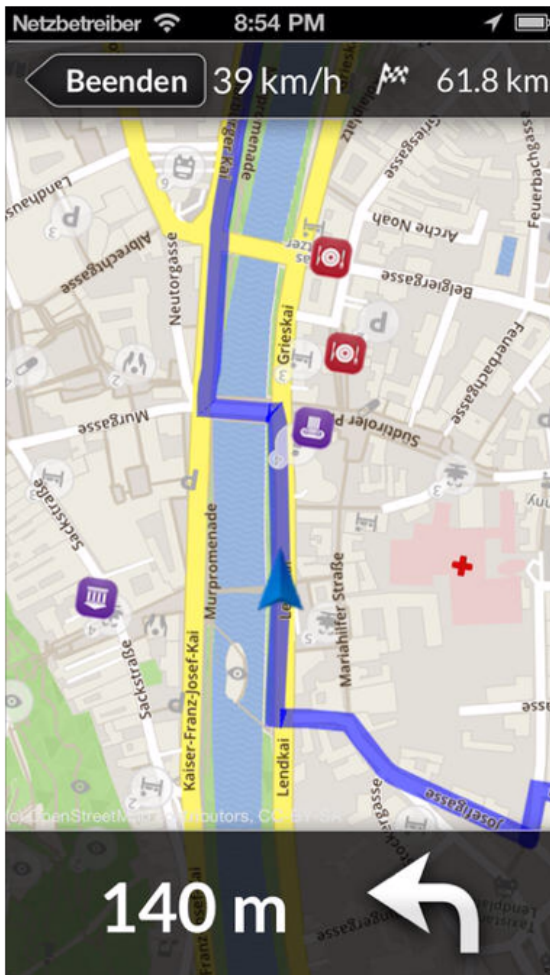

Lustenau

Basis: www.openstreetmap.org

BikeNatureG

uide

BikeCityGuide

Keine Wertungen

In-App-Käufe möglich

ÖFFNEN

100 % Offline-Routing → keine Internetverbindung erforderlich!

Online Radroutenplaner

The screenshot displays the 'Fahrrad-Routenplaner' website interface. At the top, the browser address bar shows the URL <http://www.vmobil.at/index.php?menuid=173>. Below the browser, a navigation menu includes options like 'Aktuelles', 'VVV Bus & Bahn', 'Fahrrad', 'Zu Fuss', 'Mi(e)tfahren', 'Schiff', 'Mobil+', 'Gemeinden Mobil', 'Vorarlberg Mobil', and 'VAO Neu'. The main content area features a map of the Bregenz region with a blue route highlighted. A search box on the left contains the text 'Platz der Wiener Symphoniker' and 'Dornbirner Straße 1'. Below the search box, there are buttons for 'Gemütlich', 'Normal', and 'Schnell', and another set of buttons for 'Asphalt', 'Befestigt', and 'Alles'. A yellow 'Berechnen' button is located at the bottom of the search box. The map shows various streets and landmarks, including 'Bregenz', 'Lauterach', 'Mähdi', and 'Bildstein'. The taskbar at the bottom of the screen shows the Windows logo, several application icons, and the system clock displaying '00:46' and '03.06.2014'.