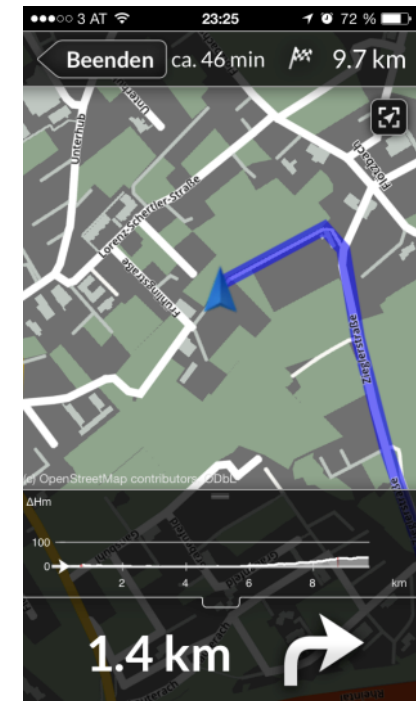

Lustenau

Basis: www.openstreetmap.org

BikeNatureG

uide

BikeCityGuide

Keine Wertungen

In-App-Käufe möglich

ÖFFNEN

100 % Offline-Routing → keine Internetverbindung erforderlich!

Online Radroutenplaner

The screenshot displays the 'Fahrrad-Routenplaner' website interface. At the top, the browser address bar shows the URL <http://www.vmobil.at/index.php?menuid=173>. Below the browser, a navigation menu includes options like 'Aktuelles', 'VVV Bus & Bahn', 'Fahrrad', 'Zu Fuss', 'Mi(e)tfahren', 'Schiff', 'Mobil+', 'Gemeinden Mobil', 'Vorarlberg Mobil', and 'VAO Neu'. The main content area features a map of the Bregenz region with a blue route highlighted. A search box on the left contains the text 'Platz der Wiener Symphoniker' and 'Dornbirner Straße 1'. Below the search box, there are buttons for 'Gemütlich', 'Normal', and 'Schnell', and another set of buttons for 'Asphalt', 'Befestigt', and 'Alles'. A yellow 'Berechnen' button is located at the bottom of the search box. The map shows various streets and landmarks, including 'Bregenz', 'Lauterach', 'Mähdi', and 'Bildstein'. The taskbar at the bottom of the screen shows the Windows logo, several application icons, and the system clock displaying '00:46' and '03.06.2014'.